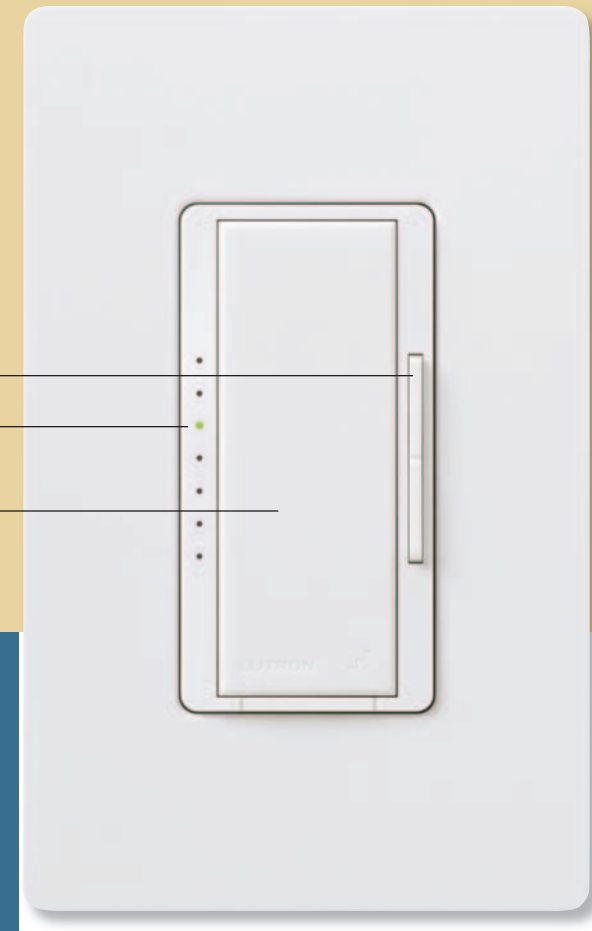

turn dimmer(s) on to 100% brightness  
turn dimmer(s) on to your favorite light level  
turn dimmer(s) off

**Maestro Wireless® dimmer**

rocker adjusts light level to suit any activity

LEDs indicate light level, as well as glow softly, so you can find the dimmer in the dark

large tapswitch turns light on/off to preset level; tap twice for full on, press and hold for delayed fade-to-off

Maestro Wireless uses radio frequency (RF) technology. RF signals travel through walls and floors so you don't have to be in the same room as your lights to control them. Each wireless controller has over a half-million unique addresses... so you don't have to worry about your neighbor's signal interfering with yours.