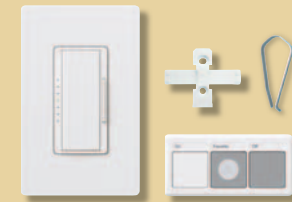

Maestro Wireless® packages*

MRF-600MTHW-
1 wireless dimmer
1 Claro® wallplate
1 wireless controller
1 wall clip
1 visor clip