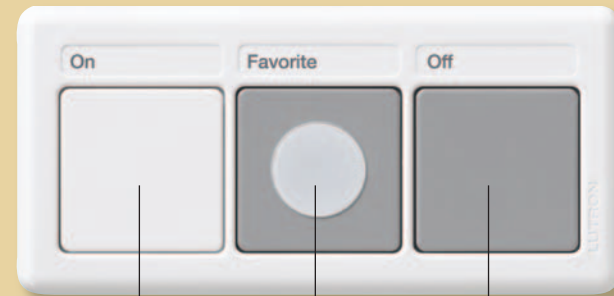

metal finish

Maestro Wireless® | never enter a dark home again™

easy to use

convenience and flexibility around your home

**Enhance your safety by conveniently controlling your home's interior and exterior lights from your car.**

The Maestro Wireless controller easily attaches to your car's visor, and is compatible with HomeLink®-equipped vehicles.

Carry the controller with you to turn on your lights as you approach your home.

**Maestro Wireless® controller**  
typical range up to 100 feet

turn dimmer(s) on to 100% brightness  
turn dimmer(s) on to your favorite light level  
turn dimmer(s) off

**Maestro Wireless® dimmer**

rocker adjusts light level to suit any activity

LEDs indicate light level, as well as glow softly, so you can find the dimmer in the dark