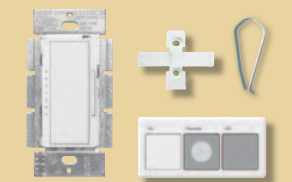

Distributed by

package options

complete the look

colors & finishes

Maestro Wireless®
remote lighting control

never enter a dark home again™

dim the lights	saves electricity	extends incandescent bulb life
10%	10%	2 times longer
25%	20%	4 times longer
50%	40%	20 times longer
75%	60%	20 times longer +

Customer Service 1.888.LUTRON1
Technical Support Center 24 hours/
7 days a week 1.800.523.9466
www.lutron.com

Lutron Electronics Co., Inc.
7200 Suter Road
Coopersburg, PA 18036-1299

© 11/2007 Lutron Electronics Co., Inc. P/N 367-1331 REV C

Maestro Wireless® packages*

MRF-600MTHW-
1 wireless dimmer
1 Claro® wallplate
1 wireless controller
1 wall clip
1 visor clip

MRF-603THW-
1 wireless dimmer
1 companion dimmer
2 Claro® wallplates
1 wireless controller
1 wall clip
1 visor clip

MRF-600MT-
1 wireless dimmer
1 wireless controller
1 wall clip
1 visor clip

MRF-VCTX-WH 1 wireless controller, 1 wall clip, and 1 visor clip. Only available in white.

* Combine packages to create a system of up to (3) wireless dimmers and (4) wireless controllers.

Compatible with HomeLink® equipped vehicles.

The HomeLink logo and HomeLink house are registered trademarks of Johnson Controls.

Maestro® dimmers & switches**

digital fade dimmer remote control dimmer

dual control switch fan control countdown timer

Claro® accessories

receptacle GFCI receptacle phone jack cable jack

Claro wallplates

1-6 opening wallplates

** For ordering information visit www.lutron.com or contact Lutron Customer Service at 1.888.LUTRON1

gloss finish palette

satin finish palette

Due to variations in the printing process color swatches printed may not be exact. When matching colors please request a color sample from Lutron customer service at 1.888.LUTRON1.

metal finish