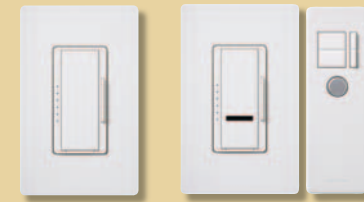

Maestro® dimmers & switches**