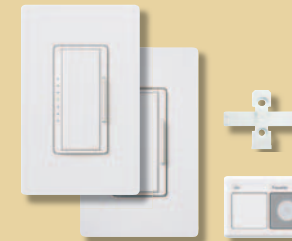

MRF-603THW-
1 wireless dimmer
1 companion dimmer
2 Claro® wallplates
1 wireless controller
1 wall clip
1 visor clip